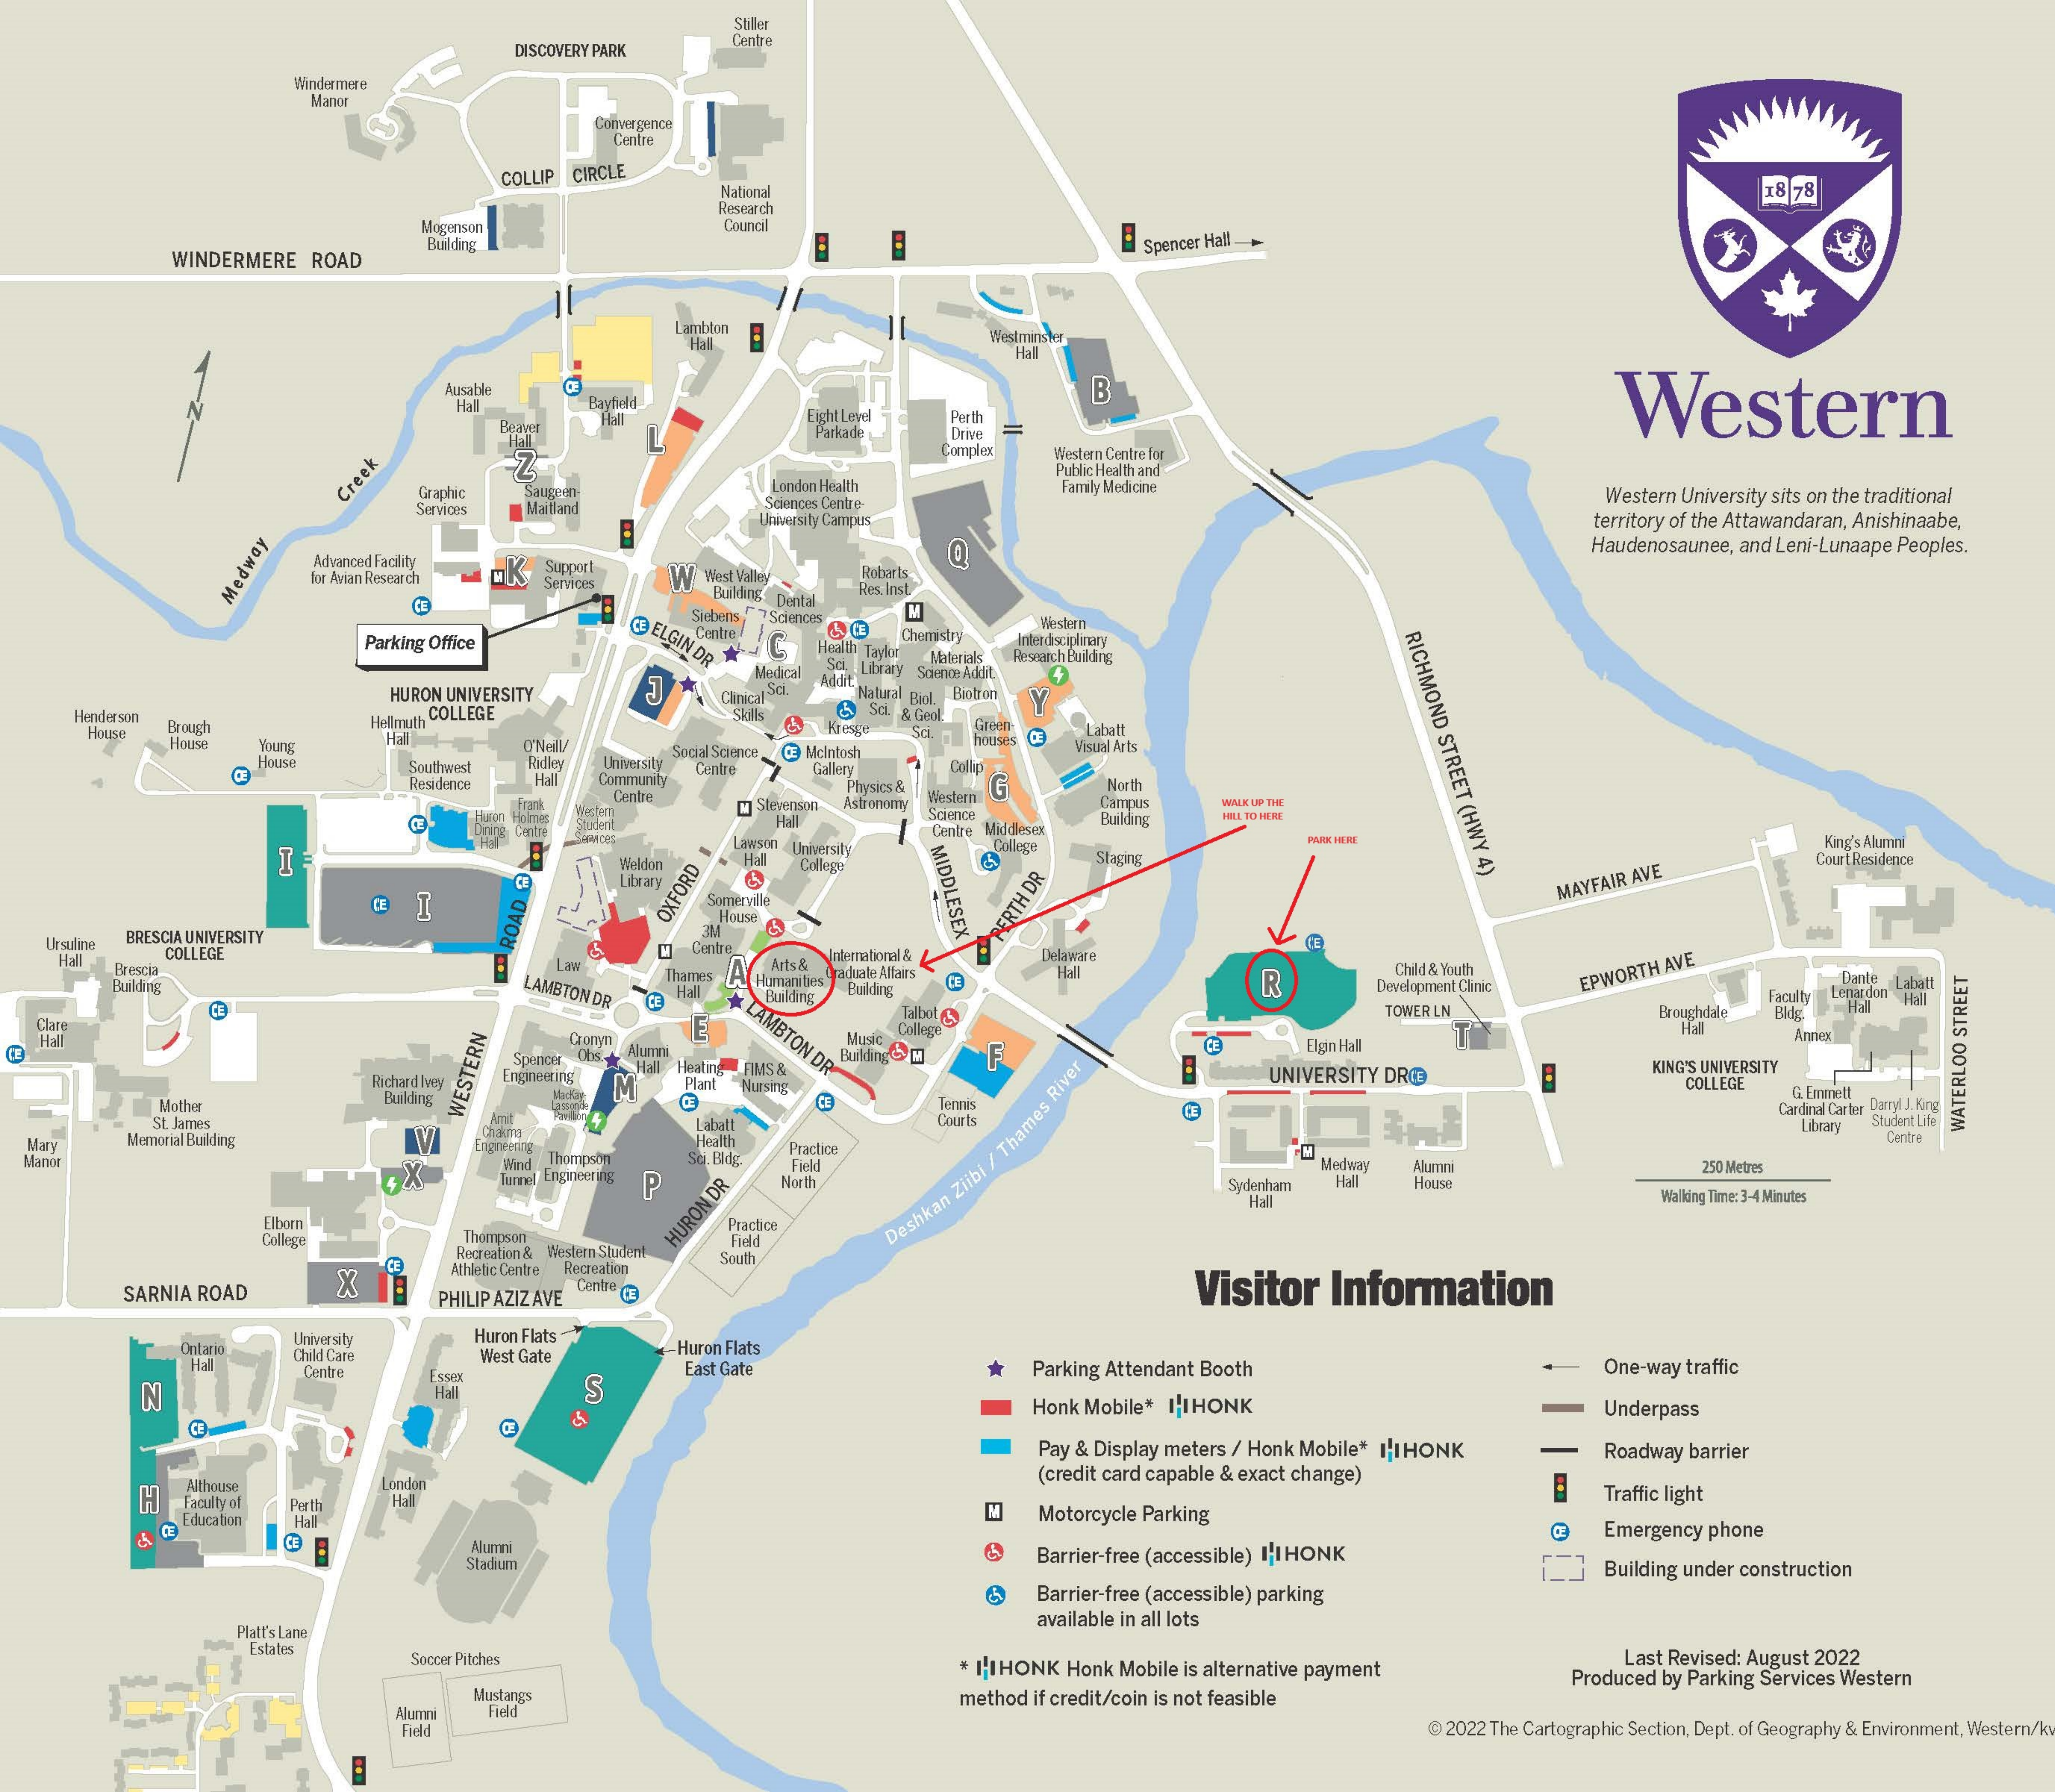

PARKING INFO

Western

Western University sits on the traditional territory of the Attawandaran, Anishinaabe, Haudenosaunee, and Leni-Lunaape Peoples.

Western Parking Permits

FACULTY/STAFF ORANGE PERMIT LOTS

E Upper Heating <i>(Reserved permits only)</i>	K Support Services <i>(Reserved permits only)</i>
F Talbot	L Lambton
G Middlesex	W Siebens <i>(Reserved permits only)</i>
J Social Science <i>(Reserved permits only)</i>	Y Visual Arts

FACULTY/STAFF GREY PERMIT LOTS

B Westminster	Q Chemistry
H Althouse	T Tower Lane
I Springett	X Elborn College
P South Valley	Z SSB Overflow Staff

STUDENT PARKING

H Althouse	R Medway
I Springett	S Huron Flats
N Ontario	

VISITOR PARKING

J Social Science	V Ivey <i>(RESTRICTED PARKING)</i>
M Alumni / Thompson	

PATIENT LOTS

C Medical Science	A Fowler Clinic

UNIVERSITY APARTMENT PARKING

An apartment permit is required

Visitor Information

- ★ Parking Attendant Booth
- 📞 Honk Mobile* **I|HONK**
- 💳 Pay & Display meters / Honk Mobile* **I|HONK**
  (credit card capable & exact change)
- 🏍️ Motorcycle Parking
- ♿ Barrier-free (accessible) **I|HONK**
- ♿ Barrier-free (accessible) parking available in all lots
- ← One-way traffic
- 🚧 Underpass
- 🚧 Roadway barrier
- 🚦 Traffic light
- ☎️ Emergency phone
- 🏗️ Building under construction

* **I|HONK** Honk Mobile is alternative payment method if credit/coin is not feasible

Last Revised: August 2022
Produced by Parking Services Western